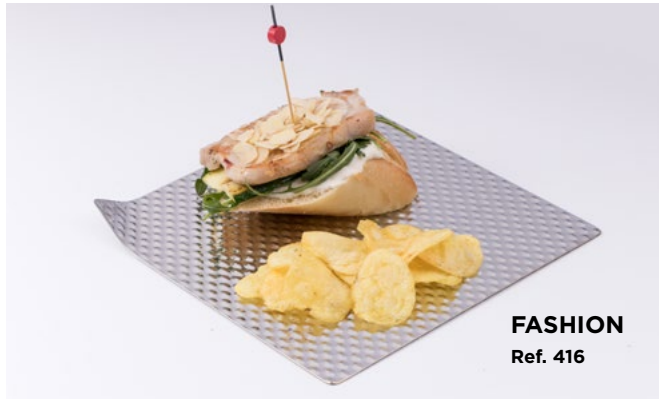

Columna Portacubo -
E 1 mm

666L H 61,5 cm

145,36€

FASHION

Ref. 417

FASHION

Ref. 428

FASHION