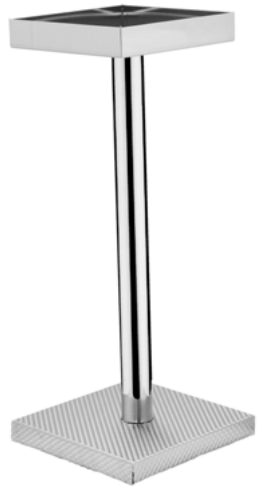

423 11x3 cm 10,01€

ÍNDICE

Novedad

FASHION

Cubo vino/champagne/hielo- E 1 mm

430 21x21 cm (9l) - H 21 cm

181,72€

FASHION

Columna Portacubo -
E 1 mm

666L H 61,5 cm

145,36€

FASHION

Ref. 417

FASHION

Ref. 428

FASHION