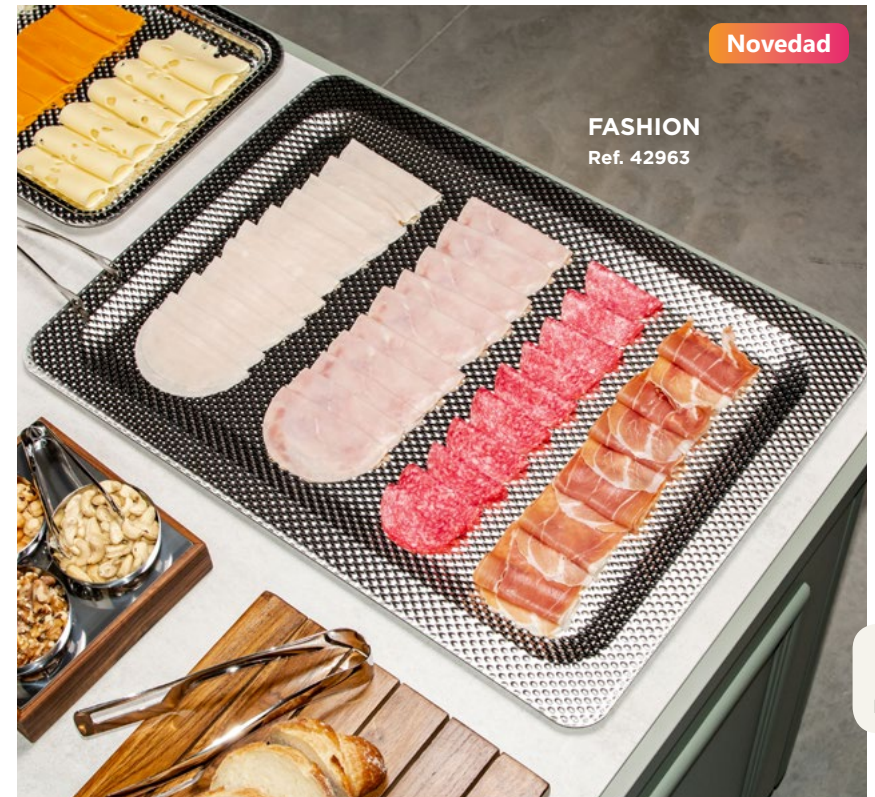

Novedad

FASHION

Ref. 42963

ÍNDICE