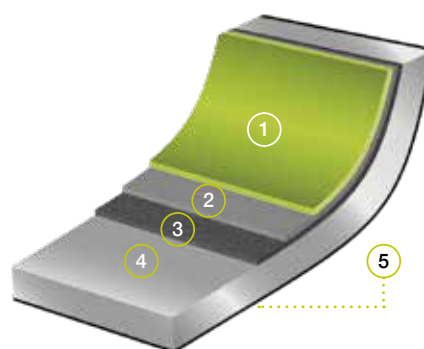

1. 1 Capa de máxima antiadherencia sin PFOA
   Maximum non-stick layer PFOA free
2. 2 Capa intermedia de refuerzo
   Reinforced midcoat
3. 3 Capa de anclaje y refuerzo con mineral duro
   Hard mineral fixing layer reinforcement
4. 4 Fundición de aluminio indeformable
   Undeformable cast aluminum
5. 5 Capa antiadherente externa
   Non-stick outside coating