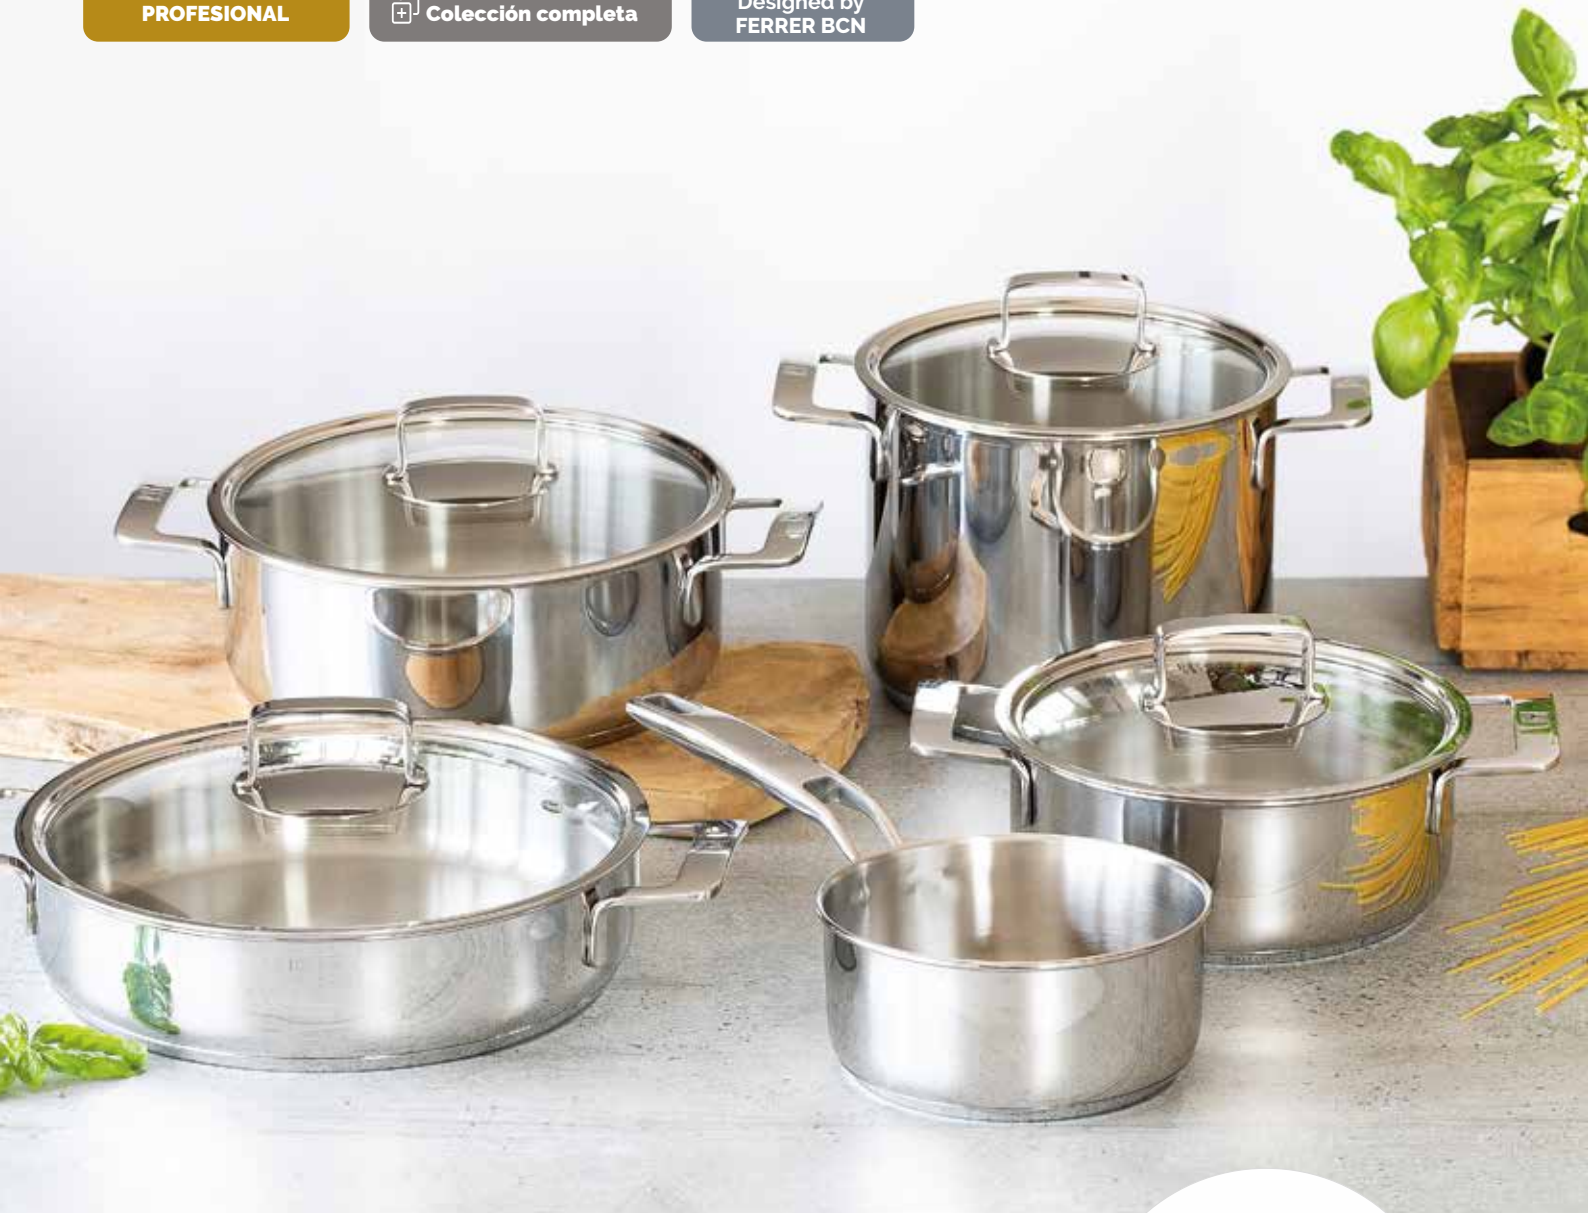

Signature

BATERIA DE COCINA
COOKWARE

ACERO
INOXIDABLE 18/10
Stainless steel

5-5'5
mm

FULL INDUCTION

ACERO
INOXIDABLE
18/10
STAINLESS
STEEL

TAPA DE VIDRIO
GLASS LID

PROFESIONAL

Colección completa

Designed by
FERRER BCN