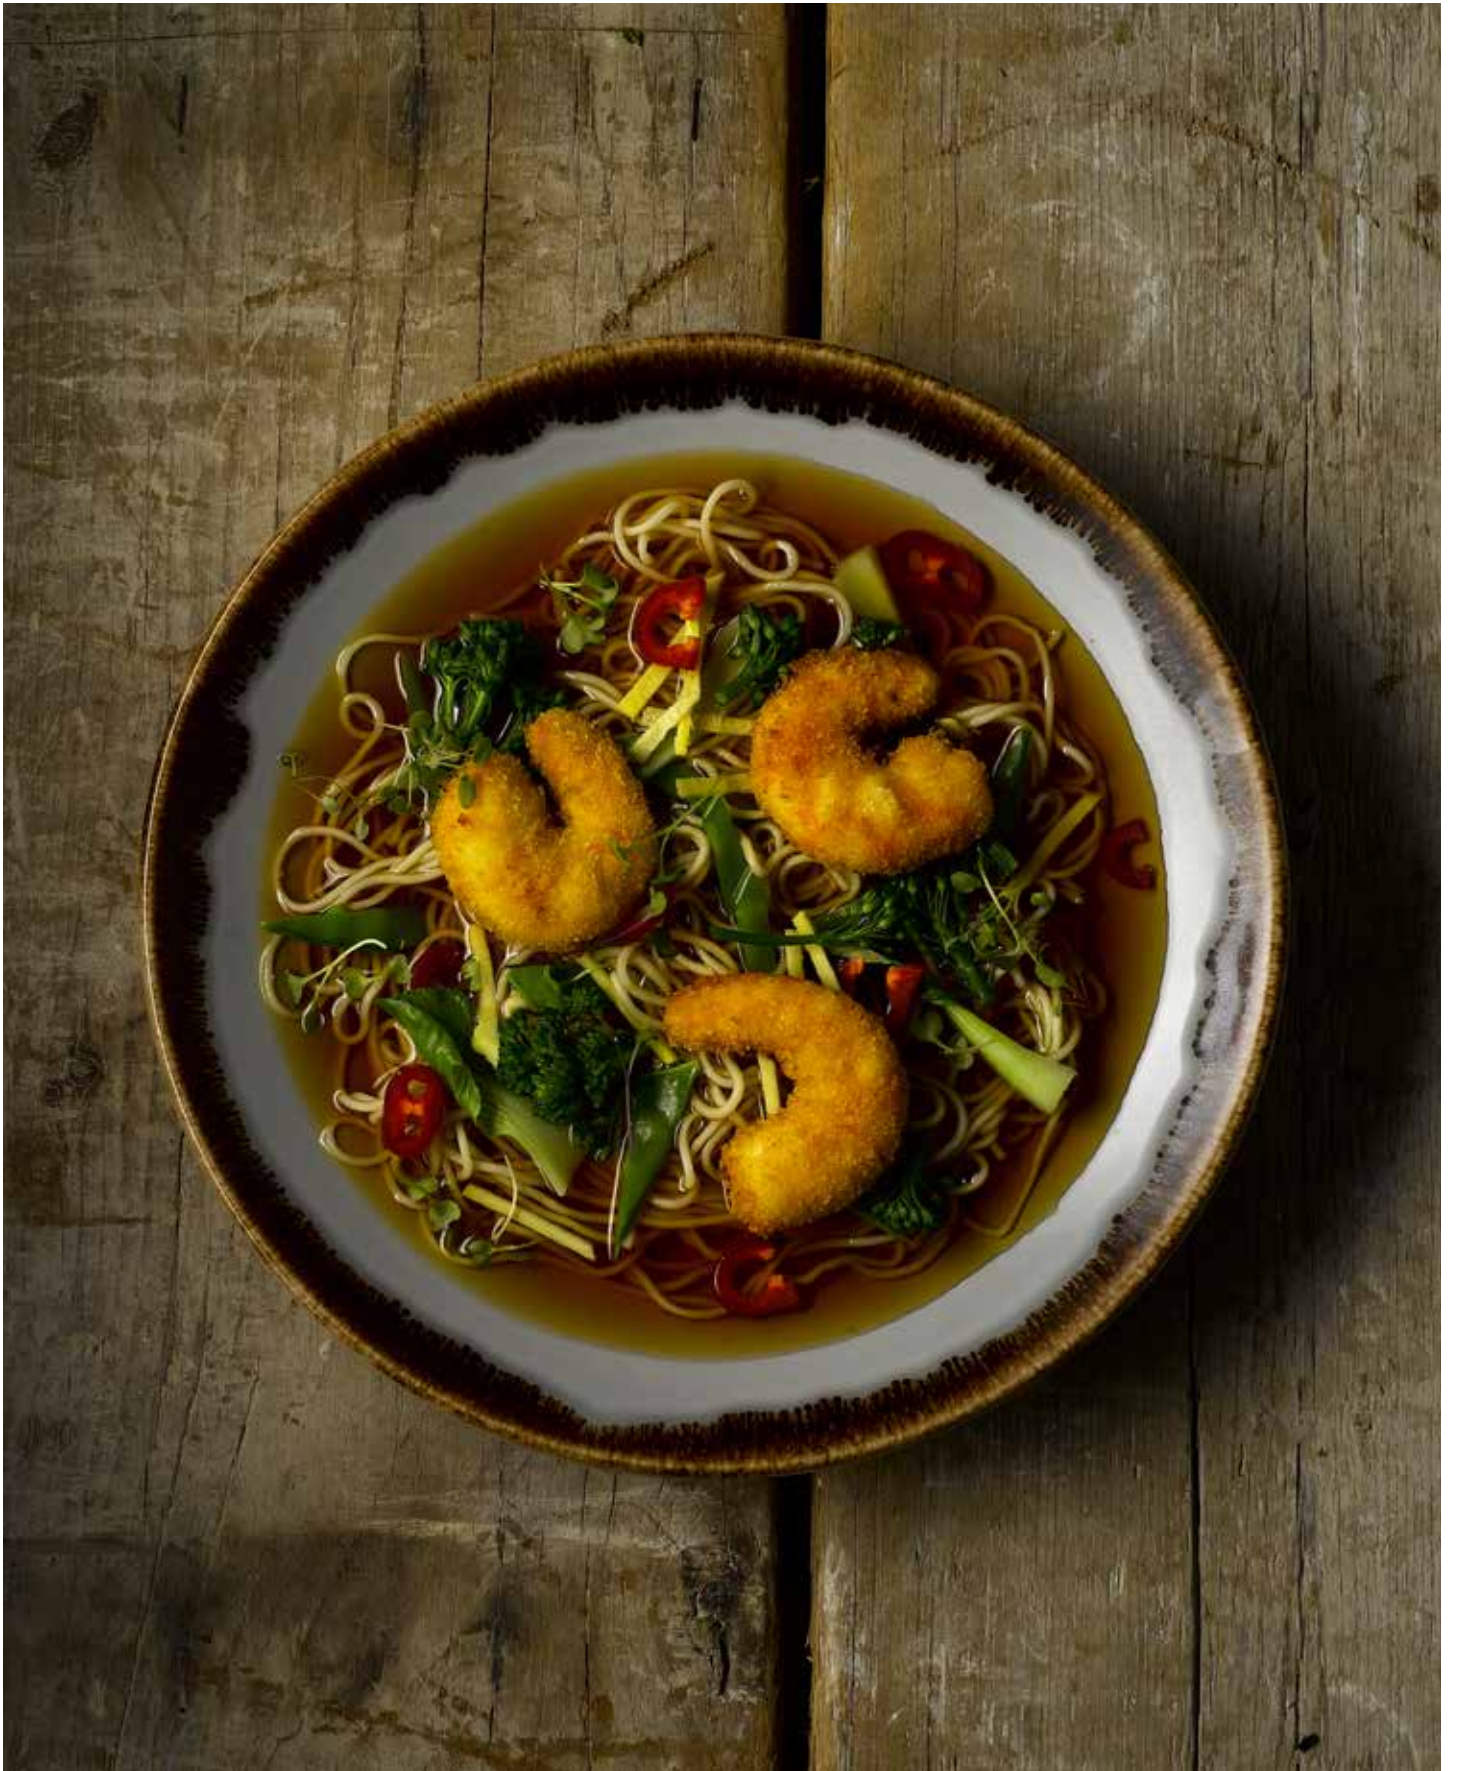

Rectangular Tray
HVMUDR281
28.7cm x 19cm
11¼" x 7¾"
Ctn Qty 6

Harvest

DUDSON
Finest Vitrified

Harvest | Grey

Launched Autumn 2019

Coupe Plate
★HVGYEV111
28.8cm 11¼"
Ctn Qty 12

Coupe Plate
★HVGYEV101
26cm 10¼"
Ctn Qty 12