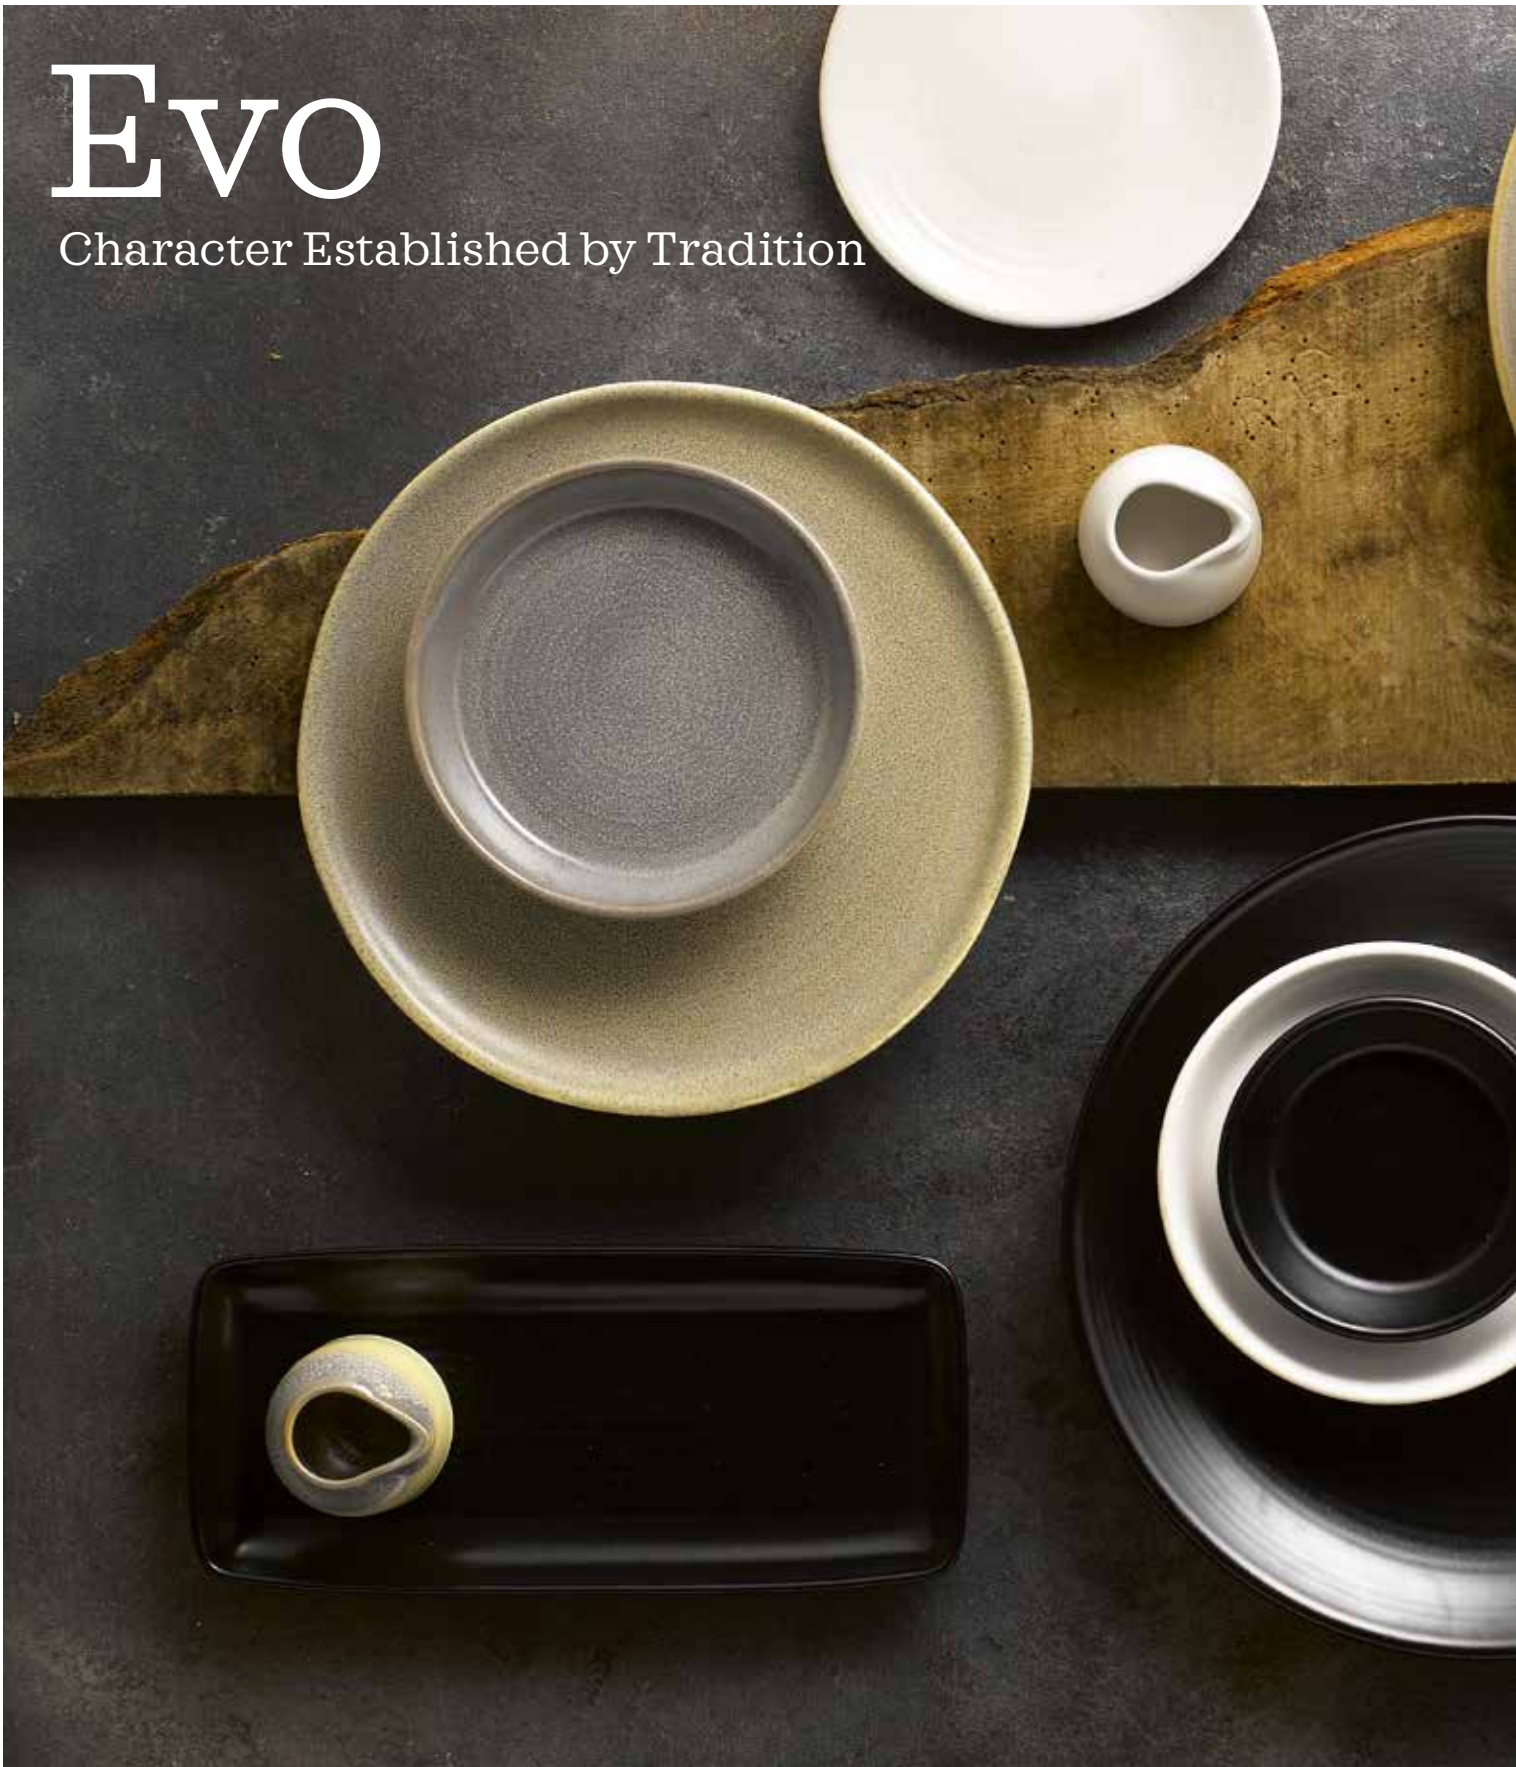

Deep Coupe Plate
★EOBKPD251
25.5cm 10" H 3.5cm
Ctn Qty 12

Chefs' Oblong Plate
EOBKXO111
29.8cm x 15.3cm
11¾" x 6"
Ctn Qty 12

Evo

Character Established by Tradition

Evo

DUDSON
Vitrified Stoneware

13

Handcrafted, Evo is supremely practical and whatever your particular service requirements, items can be mixed and matched to suit. Evo has been designed with the appearance of hand-thrown pottery and its homely charm adds a touch of warmth to any tabletop. A replication of shape and aesthetics, Evo is available in three well established glaze colours, Granite, Jet and Pearl. The fully glazed pieces are hand dipped on Vitrified Stoneware and the reactive colours create variation, making each piece individual.