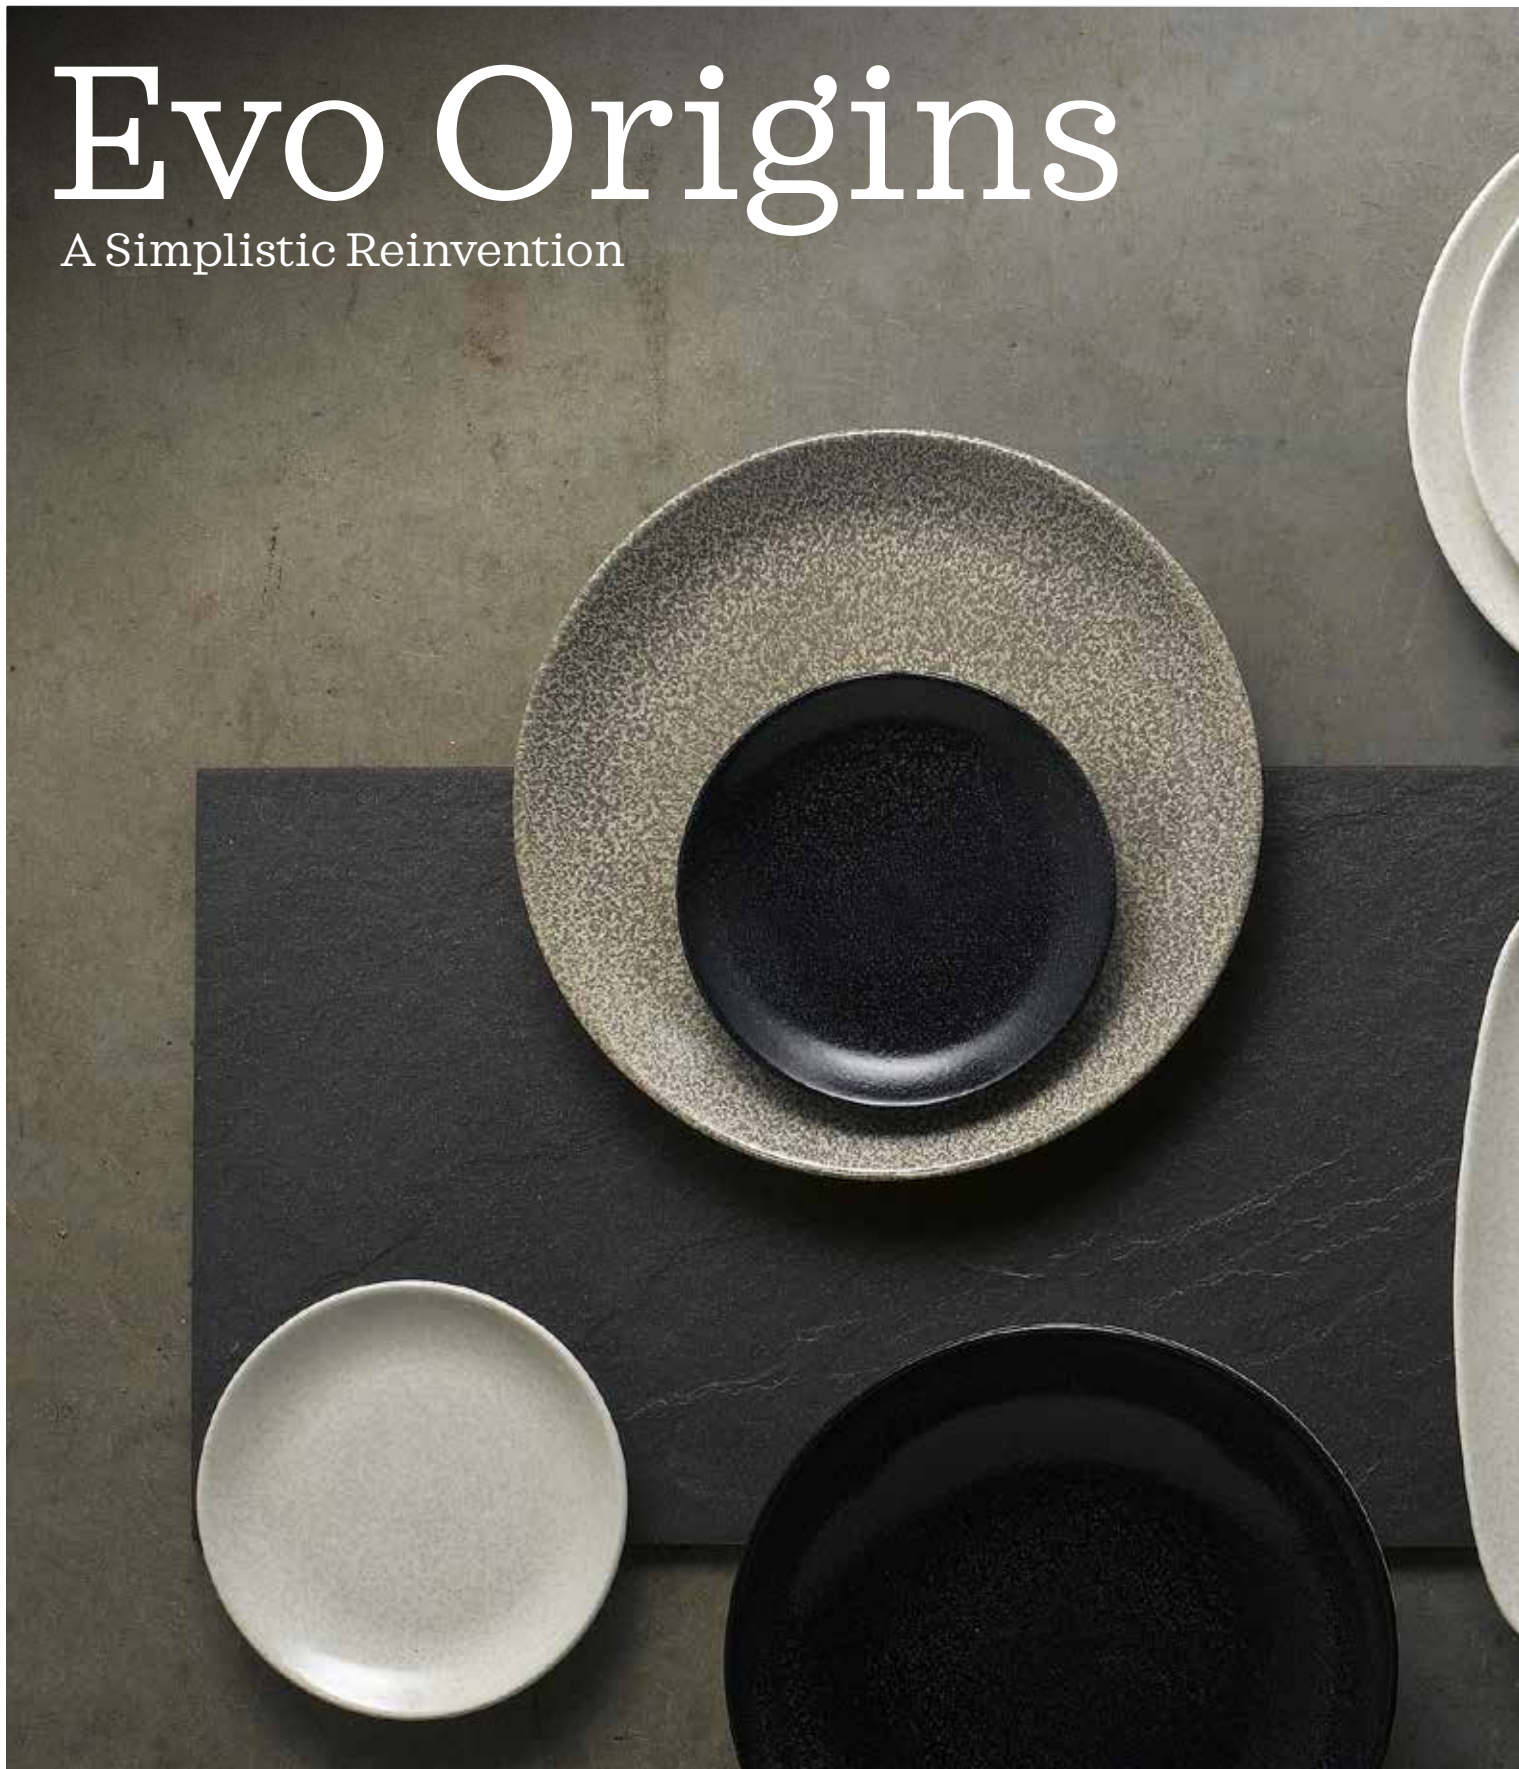

A Simplistic Reinvention

Evo Origins

DUDSON
Finest Vitrified

12

Evo Origins is a range within the Evo collection. It has been designed to complement the original Dudson Evo range that is already established in the marketplace and popular with chefs worldwide. Made in England in the Dudson Finest Vitrified ceramic body, Evo Origins features a subtle textured decoration. Each piece is finished in an innovative semi-matte glaze. Available in three industrial colours, Fawn White, Midnight Black and Natural Grey, that mimic tones found in the urban environment.