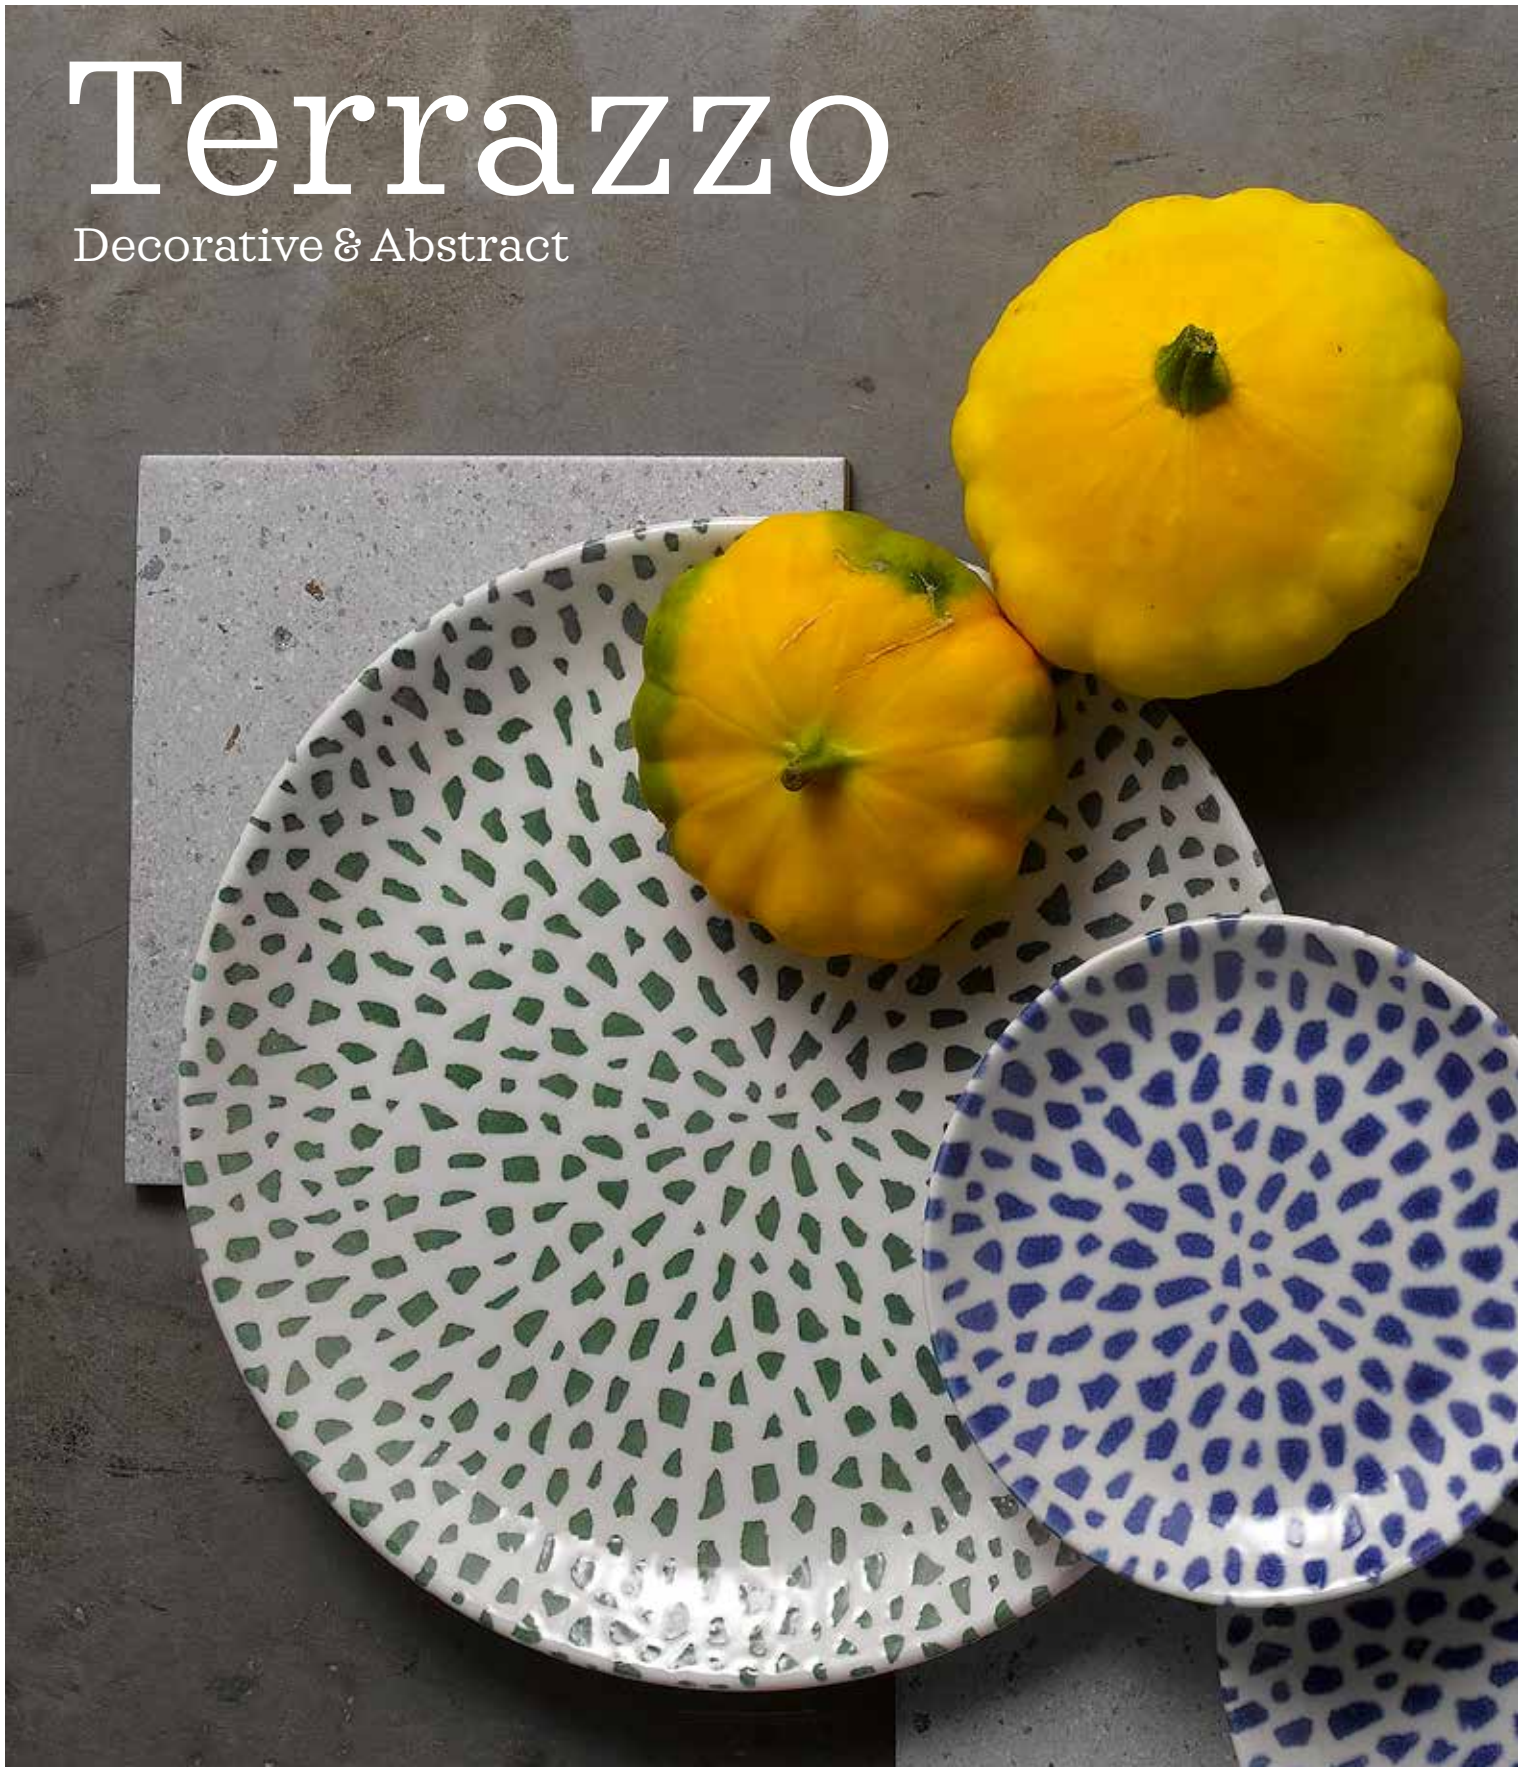

Rectangular Tray
WHDUDR281
28.5cm x 19cm
11¼" x 7¾"
Ctn Qty 6

Deep Bowl
WHDUDB201
19.9cm x 16.8cm
7¾" x 6¾"
51cl 18oz
Ctn Qty 6

Deep Bowl
WHDUDB171
17.4cm x 14.7cm
6¾" x 5¾"
47cl 16.5oz
Ctn Qty 6

Terrazzo

Decorative & Abstract

Terrazzo

DUDSON
Finest Vitrified

11

Terrazzo is inspired by the Italian decorative technique of combining fragments of marble and glass to create a speckled abstract pattern. Popular in the 1970's, the use of Terrazzo has made a comeback in the hospitality interiors of today. The conceptual, fragmented pattern is available in Green and Blue, adding a splash of retro revival colour to any tabletop. A colourful range, Terrazzo heightens the presentation of casual food styles, from street food to sharing plates and gastro bars. Reactive texture within the print produces a variance in effect and colour, so every piece retains individual character. Manufactured in the Dudson Finest Vitrified ceramic body, Terrazzo's industrial toughness stands up to everyday use in a professional kitchen environment.