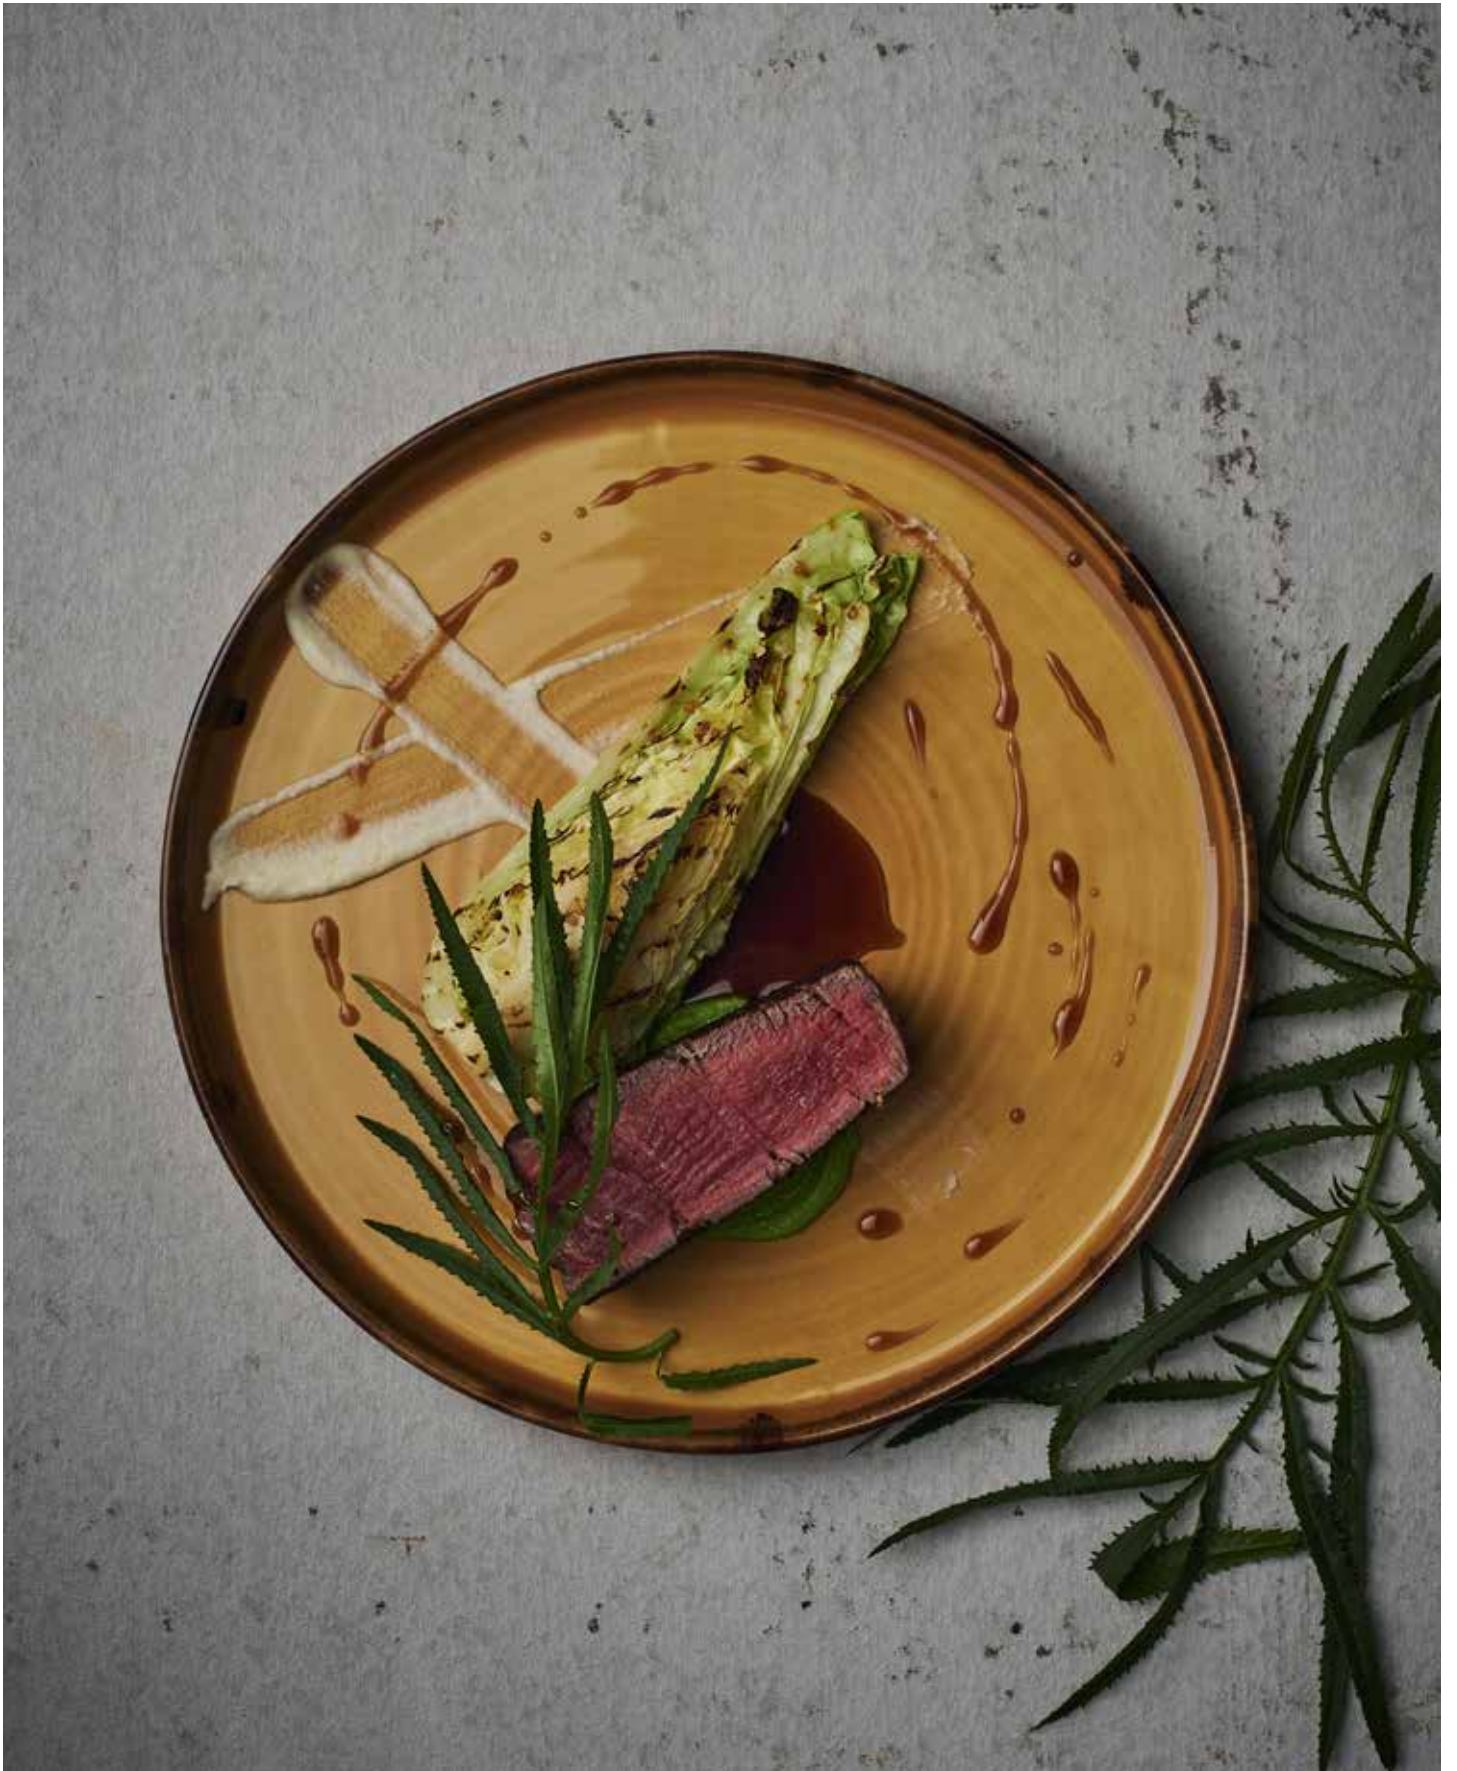

Organic Rectangular Plate
HVTQDOB11
27cm x 16cm
10¾" x 6¼"
Ctn Qty 12

Harvest

DUDSON
Finest Vitrified

Harvest | Mustard

Launched Spring 2020

Coupe Plate
★ HVMUEV121
32.4cm 12¾"
Ctn Qty 6

Coupe Plate
★ HVMUEV111
28.8cm 11¼"
Ctn Qty 12