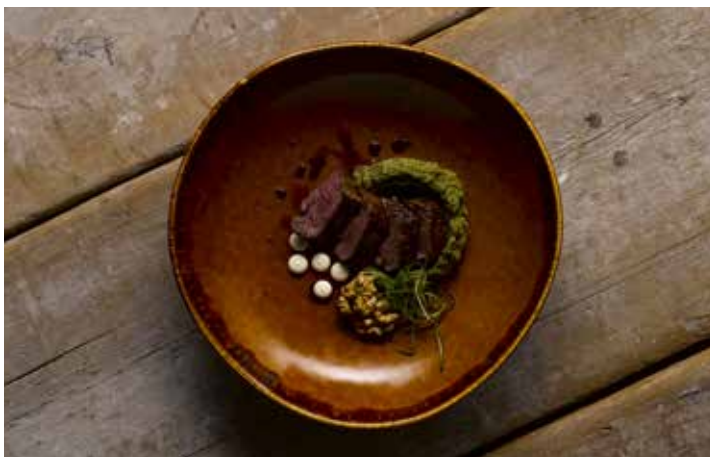

Harvest | Brown

Launched Summer 2019