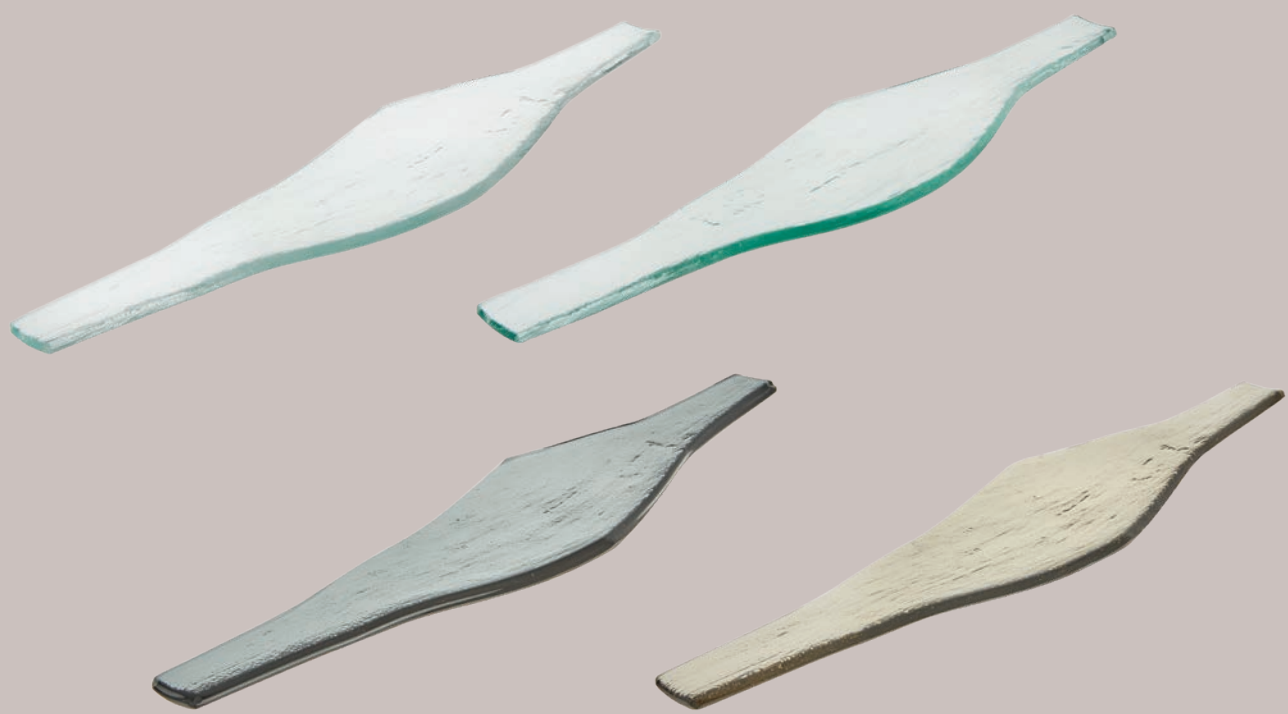

SILICA 26002783
Garrafa Extra Clear
Bottle Extra Clear
Botella Extra Clear
Bouteille Extra Clear
△ 350 gr C 390 mm L 120 mm
△ 7/8 lbs L 15 1/8" W 4 5/8"

SILICA 26002782
Garrafa Clear
Bottle Clear
Botella Clear
Bouteille Clear
△ 350 gr C 390 mm L 120 mm
△ 7/8 lbs L 15 1/8" W 4 5/8"

SILICA 26002784
Garrafa Grey
Bottle Grey
Botella Grey
Bouteille Grey
△ 350 gr C 390 mm L 120 mm
△ 7/8 lbs L 15 1/8" W 4 5/8"

SILICA 26002785
Garrafa Brown
Bottle Brown
Botella Brown
Bouteille Brown
△ 350 gr C 390 mm L 120 mm
△ 7/8 lbs L 15 1/8" W 4 5/8"