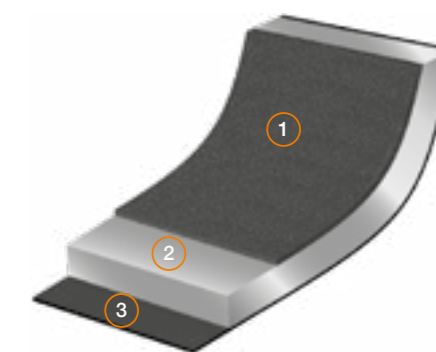

Elegantly designed cast iron grills with satin black interior and glossy black exterior enamel, easy to clean. Its high heat retention capacity allows cooking over low heat and saves energy. High temperature can be reached on the cooking surface, allowing to cook even at medium power. They can be used with any heat source, including induction, and in all types of ovens.

Características técnicas

- Parrilla de hierro fundido esmaltado indeformable
- Gran resistencia y durabilidad exterior e interior
- Este producto no lleva antiadherente, es perfecto para sellar carnes, verduras y mariscos, pero no para pescados.
- Apta para todo tipo de cocinas, incluida inducción
- Apta para su uso en horno hasta 250° C
- Alta capacidad de acumulación y retención del calor
- Máximo mantenimiento del calor
- Fácil limpieza interior y exterior
- Incluye asas de silicona desmontables y termo resistentes
- Perfecta para asados y carnes

Technical features

- Non-deformable enamelled cast iron pan
- High resistance and durability inside and out
- This product does not have a non-stick coating, it's perfect for sealing meat, vegetables and seafood but not for fish.
- Suitable for all types of cooktops, including induction
- Oven-proof up to 250°C
- Superior heat absorption and retention
- Maximum heat maintenance
- Easy to clean inside and outside
- Includes removable and heat-resistant silicon handles
- Perfect for roasts and meat

1. 1 Interior de esmalte negro satinado
   Satin black enamel interior
2. 2 Parrilla de hierro fundido esmaltado indeformable
   Non-deformable enamelled cast iron pan
3. 3 Esmaltado exterior brillante
   Bright enamel exterior