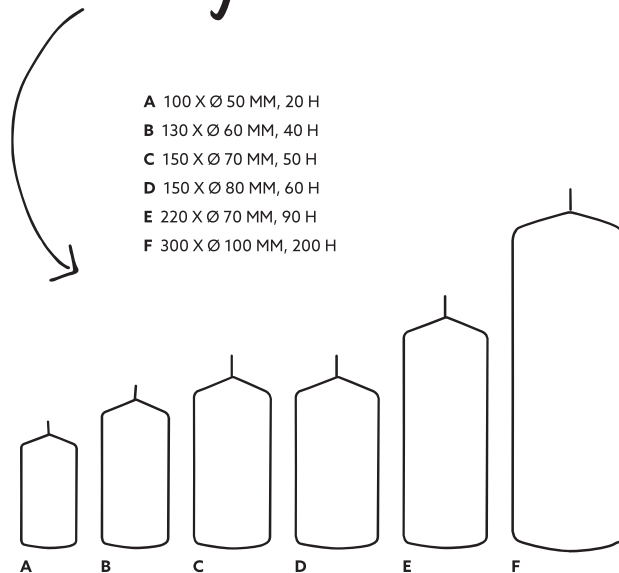

PILLAR CANDLE, 300 X 100 MM, 200 H

- Long burn time
- Clean burning

1

NO	ARTICLE	DESCRIPTION	PACK		
1	196782	White	4 x 1	•	

*Up to 200
cosy hours*

> LED, CANDLES & ACCESSORIES

TEALIGHT,
VEGETABLE WAX WITH POLYCARBONATE CUP