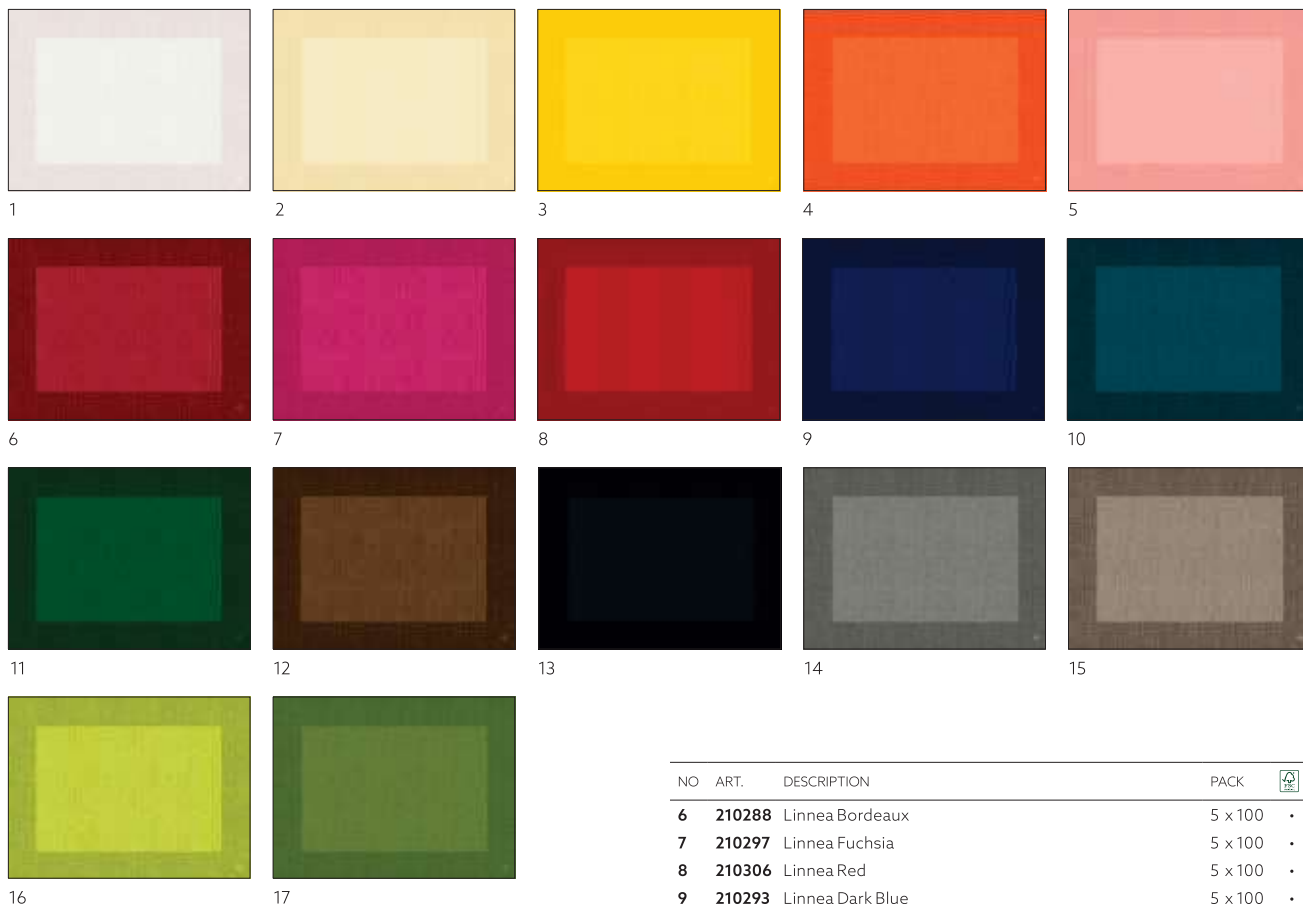

BIO DUNICEL® PLACEMAT, 30 X 40 CM