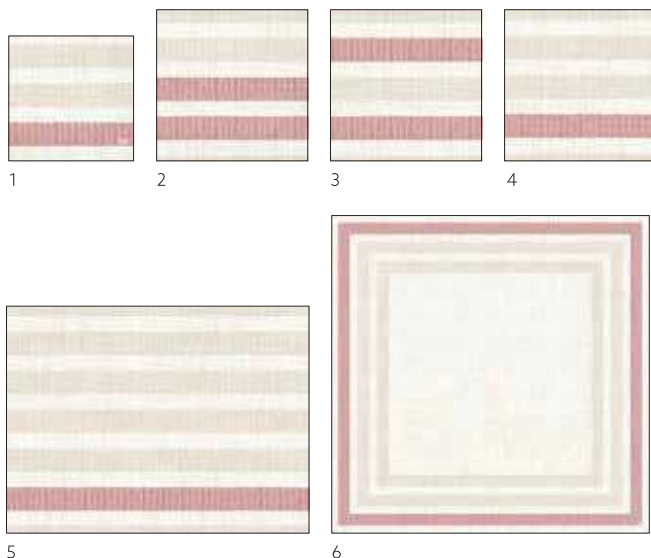

RIGATO BORDEAUX