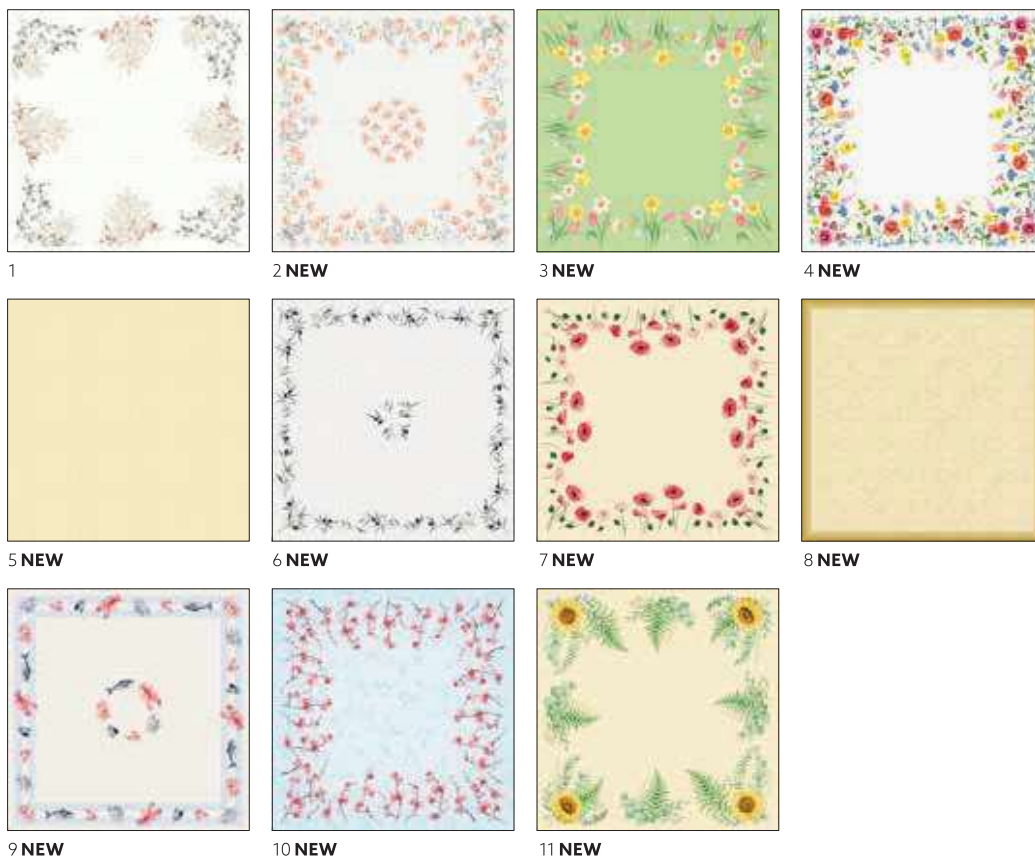

BIO DUNICEL® SLIPCOVER, 84 X 84 CM