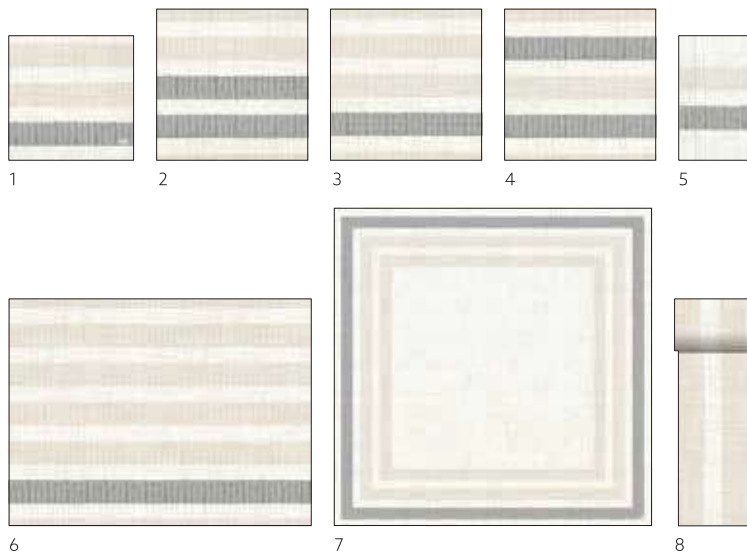

RIGATO BLACK

MATCHING COLOURS

NO	ART.	DESCRIPTION	PACK			
1	206328	Tissue Napkin, 3-ply, 33 x 33 cm	10 x 50	•	•	•
	206335	Tissue Napkin, 3-ply, 33 x 33 cm	4 x 250	•	•	•
2	224310	Tissue Napkin, 3-ply, 40 x 40 cm	5 x 250	•	•	•
3	206303	Dunilin® Napkin, 40 x 40 cm	12 x 45	•	•	•
4	206307	Classic Napkin, 40 x 40 cm	6 x 50	•	•	•