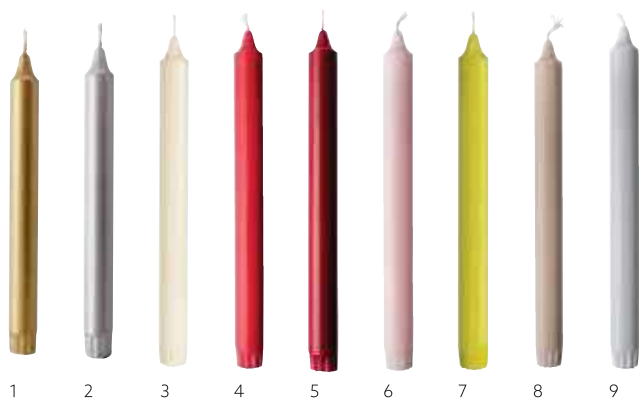

A colour for every mood

CROWN CANDLE, STEARIN,
250 X Ø 22 MM

- 100% renewable material
- Easy fit in candle holders
- High quality, 9 h burning time, RAL certificates

NO	ARTICLE	DESCRIPTION	PACK	
1	192540	Gold	12 x 4	•
2	192541	Silver	12 x 4	•
3	195782	Cream	12 x 4	• •
4	185724	Red	12 x 4	• •
5	186057	Bordeaux	12 x 4	• •
6	186054	Mellow Rose	12 x 4	• •
7	195783	Kiwi	12 x 4	• •
8	185722	Greige	12 x 4	• •
9	185723	Grey	12 x 4	• •

1 2 3 4 5 6 7 8 9