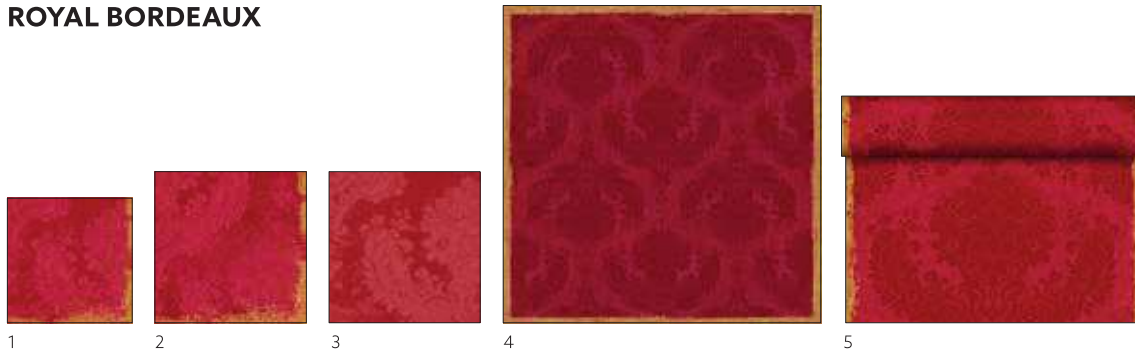

ROYAL BORDEAUX

NO	ART.	DESCRIPTION	PACK			
1	174209	Tissue Napkin, 3-ply, 33x33 cm	4 x 250	•		
2	174230	Classic Napkin, 40x40 cm	6 x 50	•		
3	186606	Dunilin® Napkin, 40x40 cm	12 x 45	•	•	

NO	ART.	DESCRIPTION	PACK			
4	174369	Dunisilk® Slipcover, 84x84 cm	5 x 20	•		
	174295	Dunichel® Slipcover, 84x84 cm	5 x 20	•		
5	183402	Dunichel® Tête-à-Tête, perforated every 120 cm 0,4x24 m	4 x 1	•