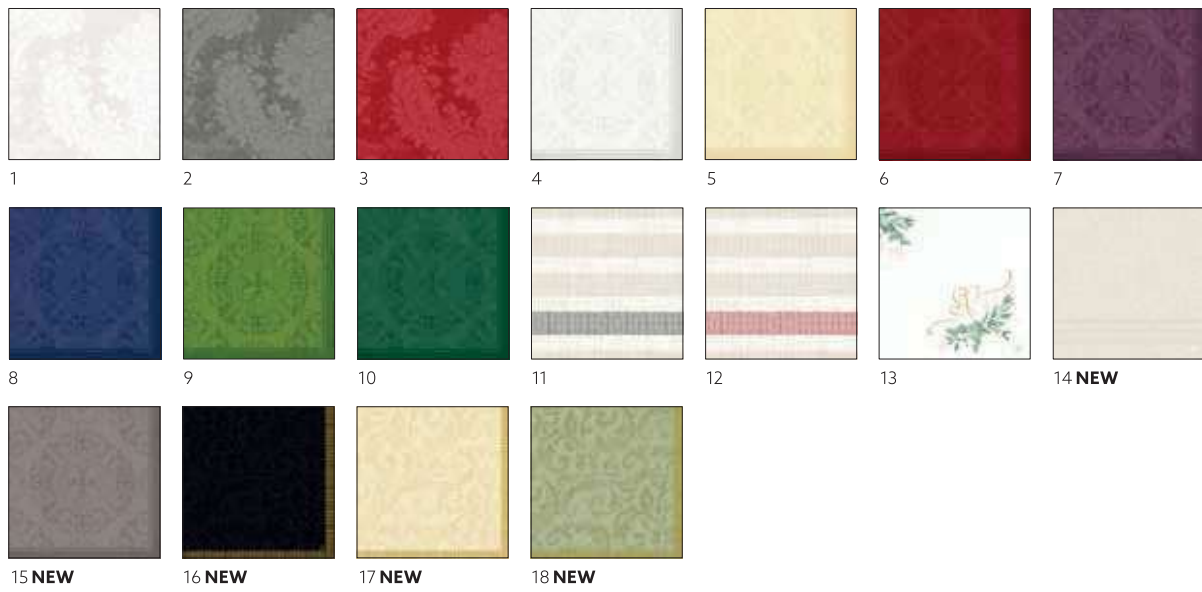

DUNILIN®, 40 X 40 CM