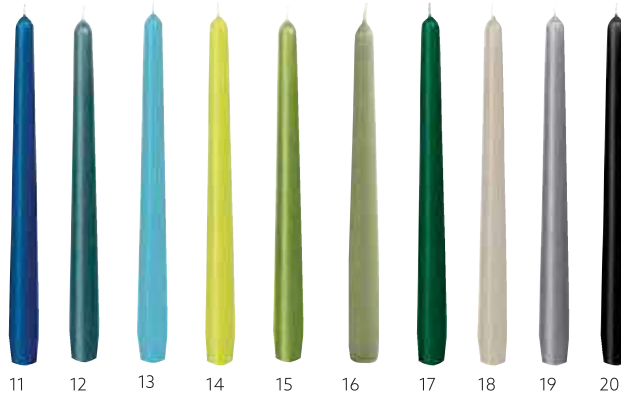

11 12 13 14 15 16 17 18 19 20

> LED, CANDLES & ACCESSORIES