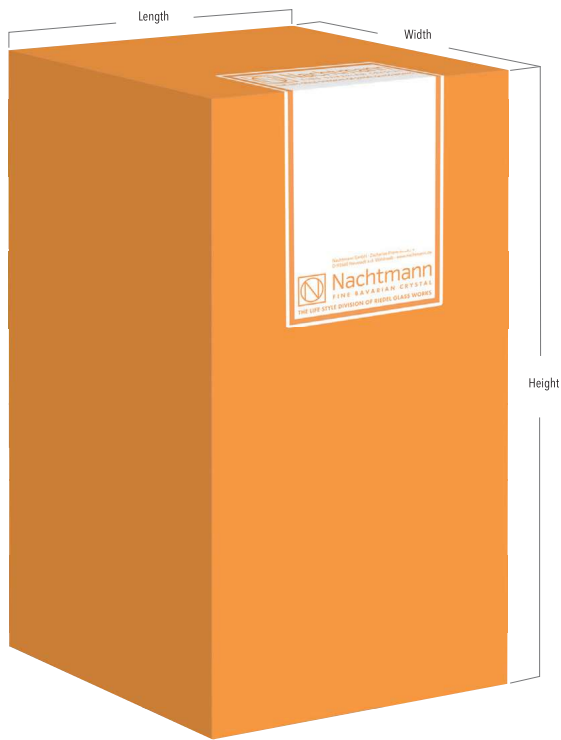

SIZE CHART - PACKAGING

All items are packed in orange, white or brown standard cartons.

SAMPLE STANDARD CARTON

SIZE CHART - GLASSWARE

mm = millimeter 1 ounces = 28,350 ml
 ml = milliliter 1 inch = 2,54 cm
 gr. = gramm 1 kg = 2,205 lb
 " = inch
 oz = ounces

ITEM

3996511

SIZE BOXES

Height: 240 mm 9 4/9"
Length: 89 mm 3 1/2"
Width: 89 mm 3 1/2"

RACK DIMENSIONS

Height: 260 mm 10 1/4"
Length: 500 mm 19 2/3"
Width: 500 mm 19 2/3"

EAN

RACK - CUSTOMIZED