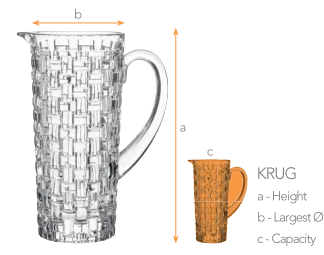

SIZE CHART - PACKAGING

All items are packed in orange, white or brown standard cartons.

SAMPLE STANDARD CARTON

SIZE CHART - GLASSWARE

mm = millimeter 1 ounces = 28,350 ml
 ml = milliliter 1 inch = 2,54 cm
 gr. = gramm 1 kg = 2,205 lb
 " = inch
 oz = ounces