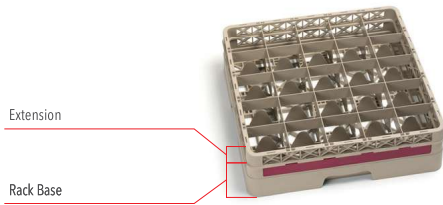

RACKS

RACK - STANDARD

SAMPLE CUSTOMIZED RACKS

Rack Base + Extender 1x for 25 glasses

Rack Base + Extender 2x for 25 glasses

Rack Base + Extender 3x for 25 glasses

Rack Base + Extender 4x for 25 glasses

RACK FOR 25 GLASSES
SYSTEM RACK 5250 E4