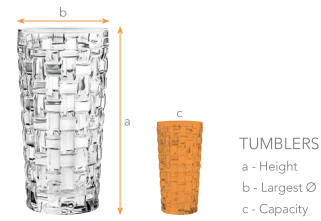

SIZE CHART - PACKAGING

All items are packed in orange, white or brown standard cartons.

SAMPLE STANDARD CARTON

SIZE CHART - GLASSWARE

mm = millimeter 1 ounces = 28,350 ml
 ml = milliliter 1 inch = 2,54 cm
 gr. = gramm 1 kg = 2,205 lb
 " = inch
 oz = ounces