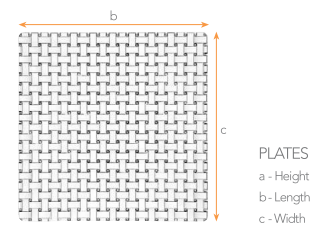

SIZE CHART - PACKAGING

All items are packed in orange, white or brown standard cartons.

SAMPLE STANDARD CARTON

SIZE CHART - GLASSWARE

mm = millimeter 1 ounces = 28,350 ml
 ml = milliliter 1 inch = 2,54 cm
 gr. = gramm 1 kg = 2,205 lb
 " = inch
 oz = ounces