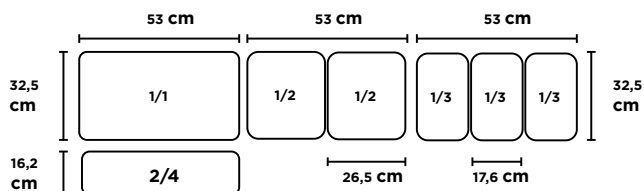

Melamina Gastronorm

Quarry ● 7192